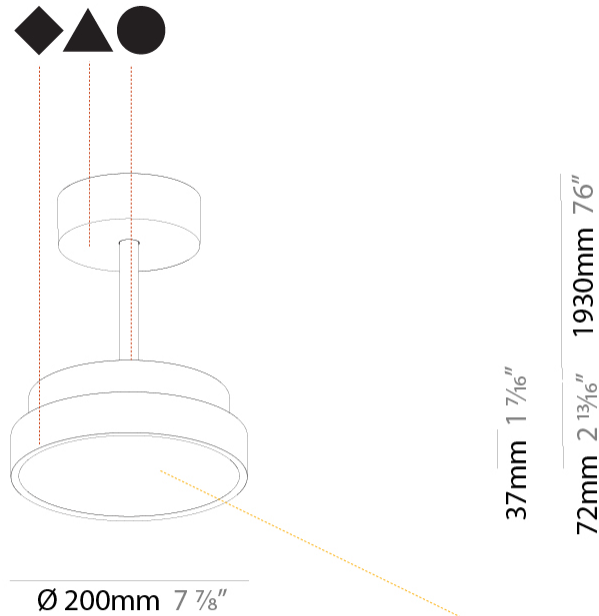

GENERAL

Series: Sign Diva Tube
Subseries: Sign Diva Tube
Brand: Prolicht
Division: Architectural
Mounting Type: Suspension
Mounting Location: Ceiling
Subcategory: Pendant

PHYSICAL

Shape: Round
Diameter (mm): 200
Diameter (in): 7 7/8
Height (mm): 72
Height (in): 2 13/16
Max. Overall Height (mm): 1972
Max. Overall Height (in): 77 5/8
Light Distribution: Direct
Weight (kg): 1.648
Weight (lbs): 3.633

Diffuser: PMMA - Opal / Micro-Prism / Sparkling Secret / Vintage Industrial

Fixture Finish: SSR / BKV / CWI / CRY / HAB / UFT / ITA / RUA / FTG / MYG / LOD / PUS / FRO / FUP / KIA / POP / BLS / SPG / MEY / GOH / GUM / CHC / COM / ABZ / JAG / OBR / MOS / ROR

Fixture Material: Extruded Aluminum / Steel

ELECTRICAL

Lamp Type: LED (Zhaga Standard)
Input Wattage (W): 10
Dimming: Tri-Mode (Non-Dimming and Phase Dimming (120Vac only) and 0-10V Dimming)
Driver Included: Yes
Driver Location: Integrated
Driver Type: Constant Current - Universal
Driver Class: Class 2
Input Voltage (V): 120 - 277
Constant Current (MA): 350

LED

Color Temperature (°K): 2700 / 3000 / 3500 / 4000
Max. Delivered Lumen (lm): 836 / 895 / 903 / 921
Nominal Lumen (lm): 1280 / 1370 / 1382 / 1410
CRI: >90 CRI
Lamp Life (hrs): 50000

OPTICAL

RATINGS AND CERTIFICATIONS

Certified By: Certified for North American Standards
IP rating: IP20