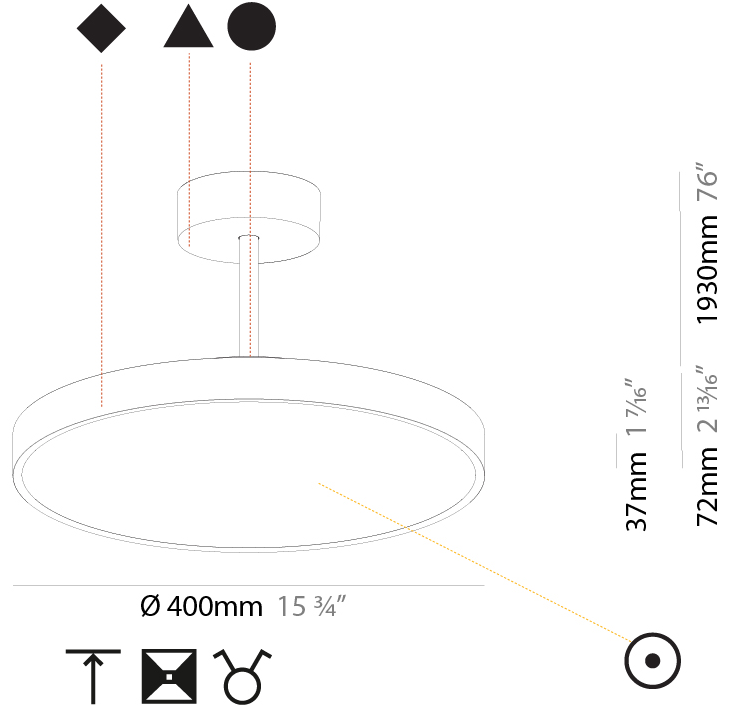

GENERAL

Series: Sign Diva Tube
Subseries: Sign Diva Tube
Brand: Prolicht
Division: Architectural
Mounting Type: Suspension
Mounting Location: Ceiling
Subcategory: Pendant

PHYSICAL

Shape: Round
Diameter (mm): 400
Diameter (in): 15 3/4
Height (mm): 72
Height (in): 2 13/16
Max. Overall Height (mm): 2002
Max. Overall Height (in): 78 13/16
Light Distribution: Direct / Indirect
Weight (kg): 3.314
Weight (lbs): 7.306
Diffuser: PMMA - Opal / Micro-Prism / Sparkling Secret / Vintage Industrial
Fixture Finish: SSR / BKV / CWI / CRY / HAB / UFT / ITA / RUA / FTG / MYG / LOD / PUS / FRO / FUP / KIA / POP / BLS / SPG / MEY / GOH / GUM / CHC / COM / ABZ / JAG / OBR / MOS / ROR
Fixture Material: Extruded Aluminum / Steel

ELECTRICAL

Lamp Type: LED (Zhaga Standard)
Input Wattage (W): 30
Total Output Wattage (W): 27.8
Dimming: Tri-Mode (Non-Dimming and Phase Dimming (120Vac only) and 0-10V Dimming)
Driver Included: Yes
Driver Location: Integrated
Driver Type: Constant Current - Universal
Driver Class: Class 2
Input Voltage (V): 120 - 277
Constant Current (MA): 500 / 350

LED

Color Temperature (*K): 3000 / 3500 / 4000
Max. Delivered Lumen (lm): 3049 / 3019 / 3055 / 3117
Nominal Lumen (lm): 4182 / 4142 / 4189 / 4275
CRI: >90 CRI
Lamp Life (hrs): 50000

OPTICAL

RATINGS AND CERTIFICATIONS

Certified By: Certified for North American Standards
IP rating: IP20